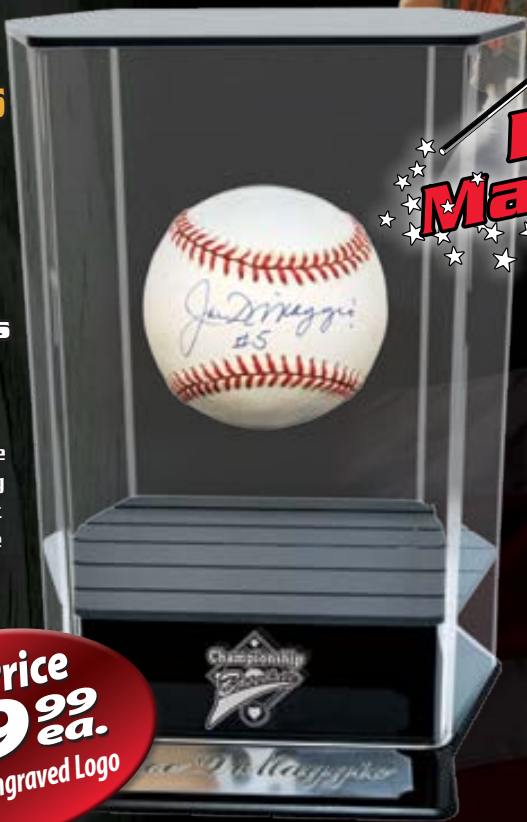

**Your Price
\$39⁹⁹ ea.
\$49⁹⁹ w/ Engraved Logo**

**It's
Magical!**

**BAS-289-SC
\$39.99**

**BAS-289-SC-EL
\$49.99**

Your choice of any engraved BAS Logo. Includes a 4" x 1" engraved name plate of your choice. Measures 5 3/4" wide x 8 1/8" high by 5 1/2" deep, (including name plate area). Baseball not included.