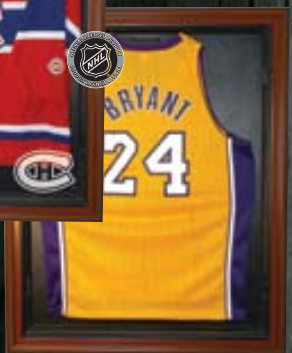

BB-440-RF-W/B/M ~~$240.00~~ $159.99
Full Length Snap-Shut Display

BB-440-RF-W/B/M-EL ~~$259.00~~ $169.99
With Engraved Team Logo

**Just Snap
It Shut!**