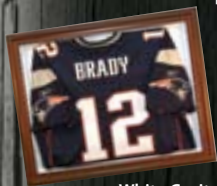

Your Price
\$129⁹⁹ ea.
\$13999 w/ Engraved Logo

BB-448-W/B/M ~~\$199.99~~ **\$129.99**
"Snap-Shut" Display Case

BB-448-W/B/M-EL ~~\$219.99~~ **\$139.99**
With engraved team logo.

NHL-348-W/B/M ~~\$199.99~~ **\$129.99**
"Snap-Shut" Display

NHL-348-W/B/M-EL ~~\$215.99~~ **\$139.99**
With your choice of NHL logo.

OVERALL SIZE 34 1/2" BY 28"

**Except... You Did Them Yourself,
And \$aved The Money!!!**

White Cavity
Back, Add \$30.00

Caseworks Principal, Jerry Davis, the industry's leading designer, inventor & fabricator...